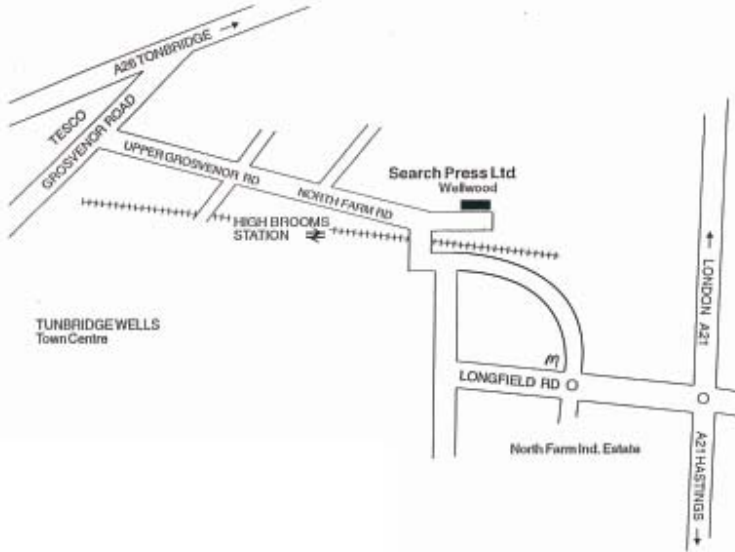

Directions to Search Press Office

Wellwood, North Farm Road, Tunbridge Wells, Kent TN2 3DR 01892 510850

from M25/A21

From M25 junction 5 take right-hand lanes and merge onto the A21 (signposted Hastings).

After 1½ miles, continue onto the Sevenoaks bypass (signposted A21 Hastings).

Continue for 12 miles (road will narrow to single carriageway).

At roundabout, take 3rd exit onto Longfield Road. Continue down the hill and straight over two sets of traffic lights. Turn right at

roundabout by MacDonalds. Go straight over traffic lights at end of this road.

The next set of lights bring you to a low bridge (9'9" restriction). Go through the lights, under the bridge, and turn immediately right up a private concrete drive (look out for a company on the left called Asashi Seiko).

Continue up the drive, through the gates, and Search Press is the last building. Car park at rear. ■