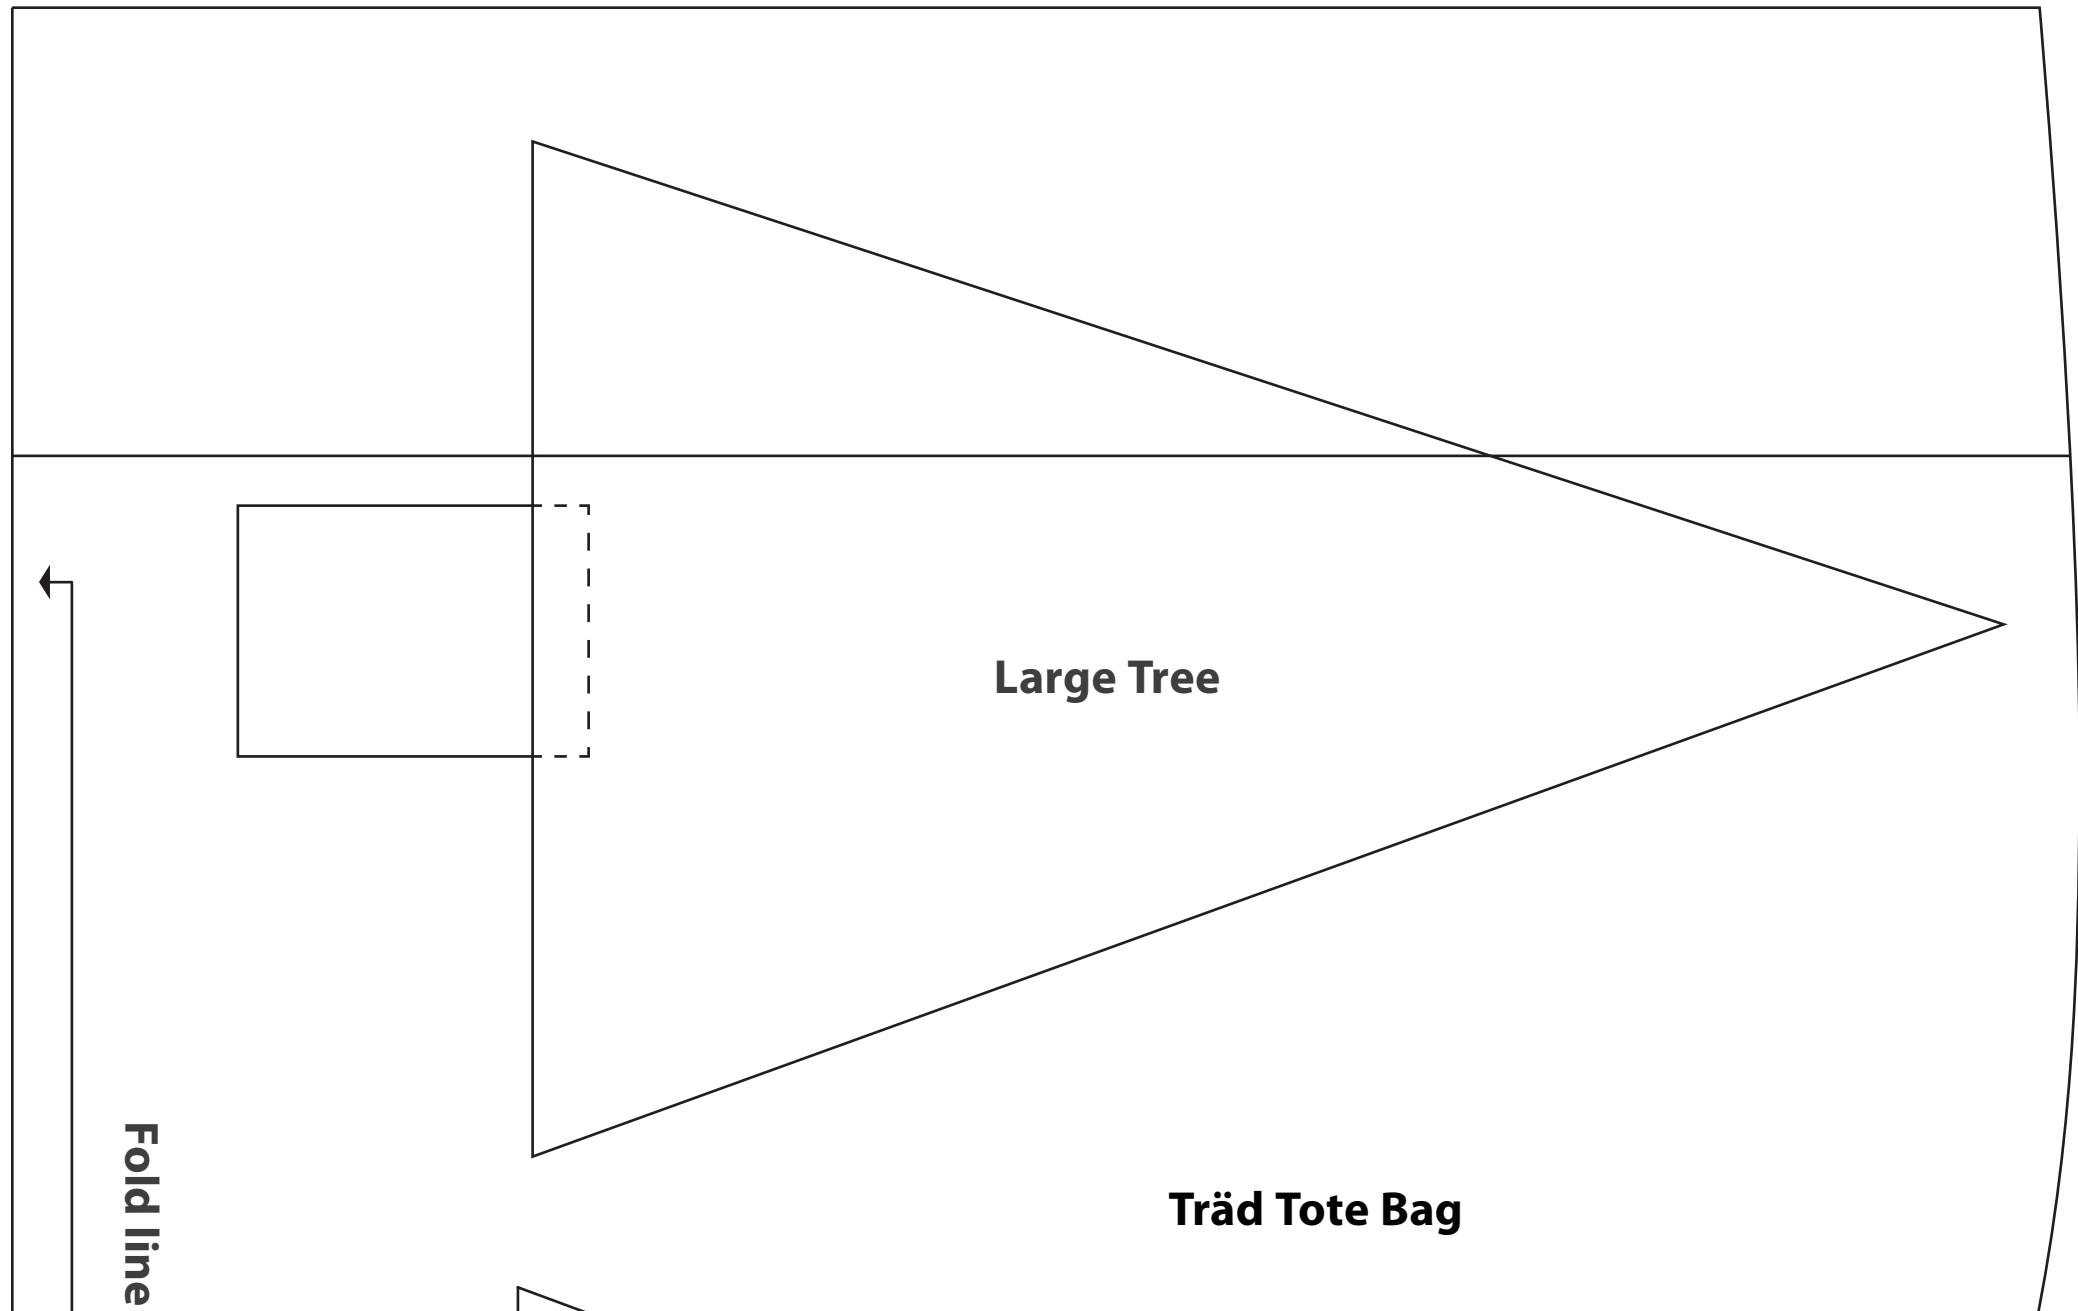

Tea Towel Motif

Large Tree

Träd Tote Bag

Fold line

**Hemtrevlig
Placemats &
Coasters**

**(N.B. A dashed line
indicates an appliqué
piece behind another)**

Kära Table

Table Runner

**Hanging
Loop**

line

Small Tree

Dala Horse Hanger
(N.B. A dashed line indicates an appliqué piece behind another)

Värma House Shoes

Outer

Sole

Dala Elk Cushion